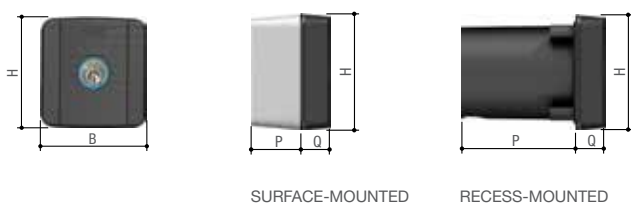

The control for all operators

- Backlit with blue light, available in the surface-mounted or recess-mounted version.
- Cover in RAL 7024 grey colour.
- Available in the key-operated version with cylinder lock or with European DIN cylinder (even for 230 V applications).

Dimensions (mm)

SURFACE-MOUNTED

RECESS-MOUNTED

Dimensions table (mm)

MODELS	TYPE	MOUNTING	B (mm)	H (mm)	P (mm)	Q (mm)	P + Q (mm)
806SL-0010	CYLINDER KEY	SURFACE-MOUNTED	70,5	73,5	33,5	16,5	50
806SL-0020	CYLINDER KEY	RECESS-MOUNTED	70,5	73,5	76	16,5	92,5
806SL-0050	DIN KEY	SURFACE-MOUNTED	70,5	73,5	33,5	16,5	50
806SL-0060	DIN KEY	RECESS-MOUNTED	70,5	73,5	76	16,5	92,5
806SL-0090	DIN KEY	SURFACE-MOUNTED	70,5	73,5	33,5	16,5	50
806SL-0100	DIN KEY	RECESS-MOUNTED	70,5	73,5	76	16,5	92,5

Code	Description
Key-switch selectors with DIN lock	
806SL-0050	SELD1FDG - surface-mounted key-switch selector with blue backlight and DIN lock cylinder. RAL7024 Gray color.
 	
806SL-0060	SELD2FDG - Recess-mounted key-switch selector with blue backlight and DIN lock cylinder. RAL7024 Gray color.
 	
Key-switch selectors with DIN lock for 230 V AC controls	
806SL-0090	SELD1FAG - Surface-mounted key-switch selector and DIN lock cylinder for 230 V controls. RAL7024 Gray color.
	
806SL-0100	SELD2FAG - Recess-mounted key-switch selector and DIN lock cylinder for 230 V controls. RAL7024 Gray color.
	
Key-switch selectors with cylinder locks	
806SL-0010	SELC1FDG - Surface-mounted key-switch selector with blue backlight and cylinder lock. RAL7024 Gray color.
 	
806SL-0020	SELC2FDG - Recess-mounted key-switch selector with blue backlight and cylinder lock. RAL7024 Gray color.
 	
Accessories for: 806SL-0060 - 806SL-0100 - 806SL-0120	
001 CSS	Post made of natural-finish, anodized aluminum.
001 CSSN	Post made of black, anodized aluminum.